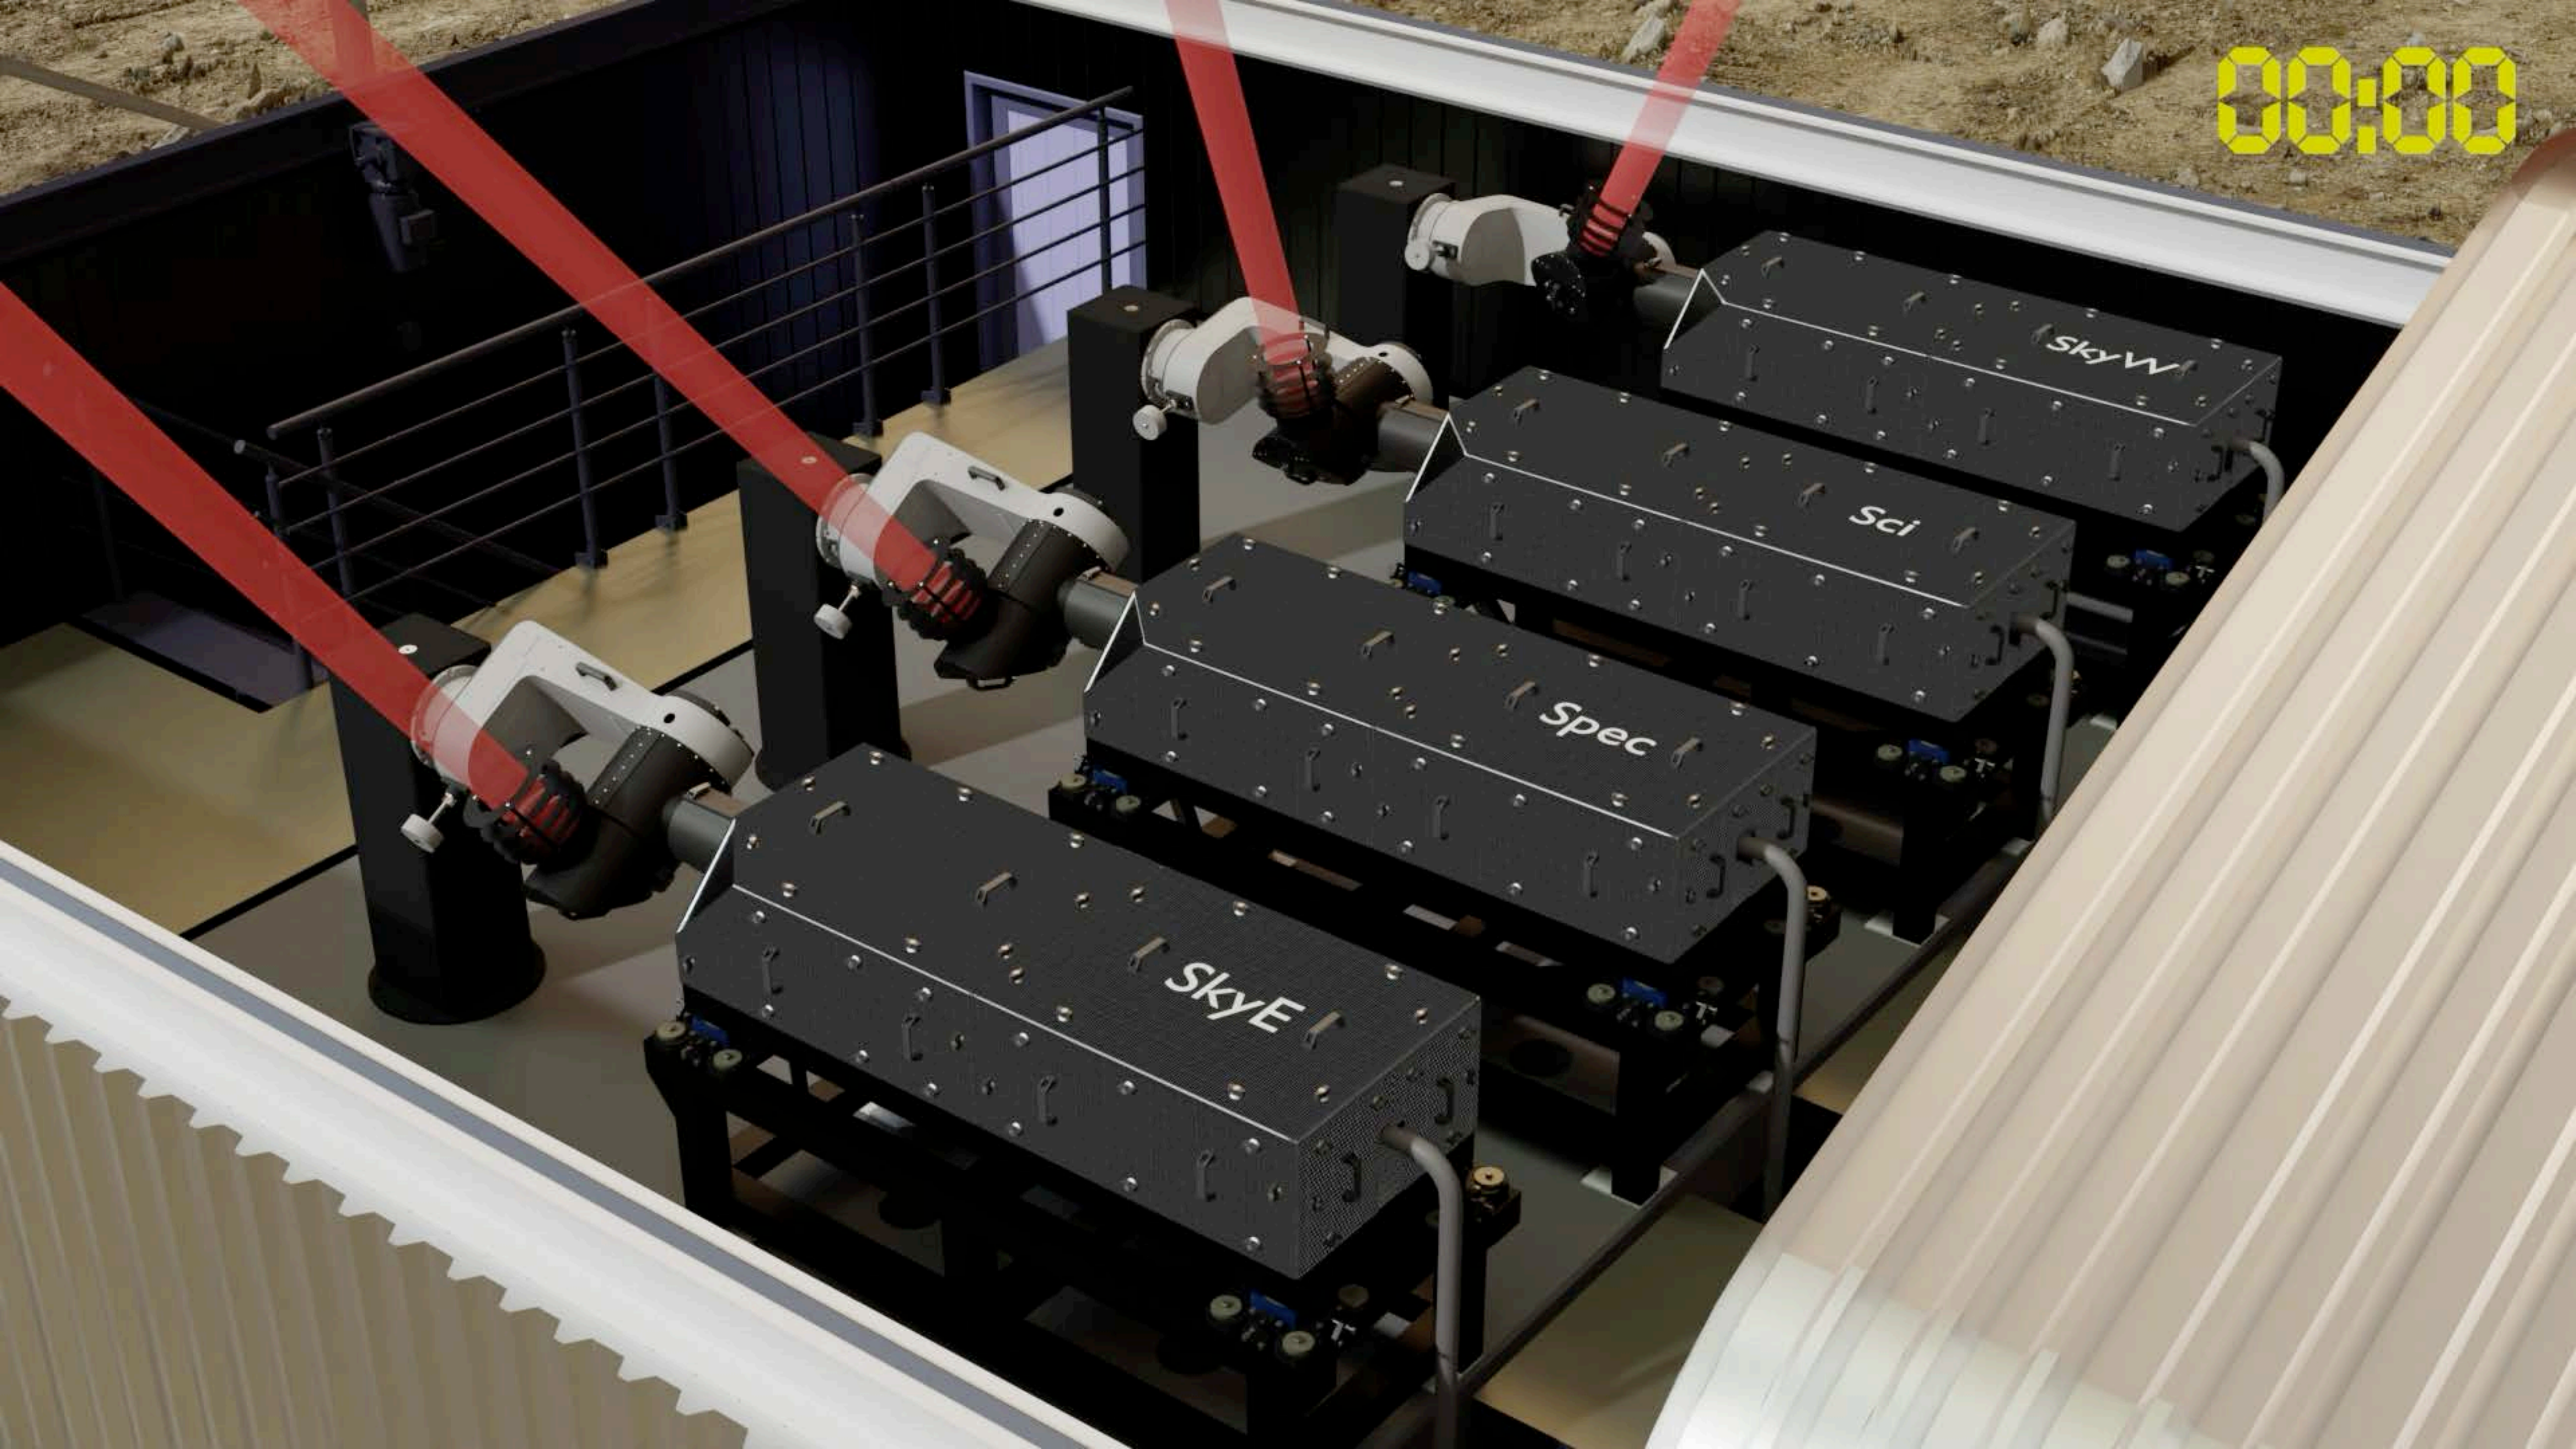

# Robotic SDSS Telescopes Begin a New Era in Mapping the Interstellar Regions of the Milky Way

Dhanesh Krishnarao (DK; he/him)  
Assistant Professor, Colorado College  
[dkrishnarao@coloradocollege.edu](mailto:dkrishnarao@coloradocollege.edu)

*Image Credit: Yuri Beletski  
(Carnegie/LCO)*

00:00

**SDSS-V  
built a  
unique,  
new  
telescope**

16 Feb 2023

# Rosette Nebula