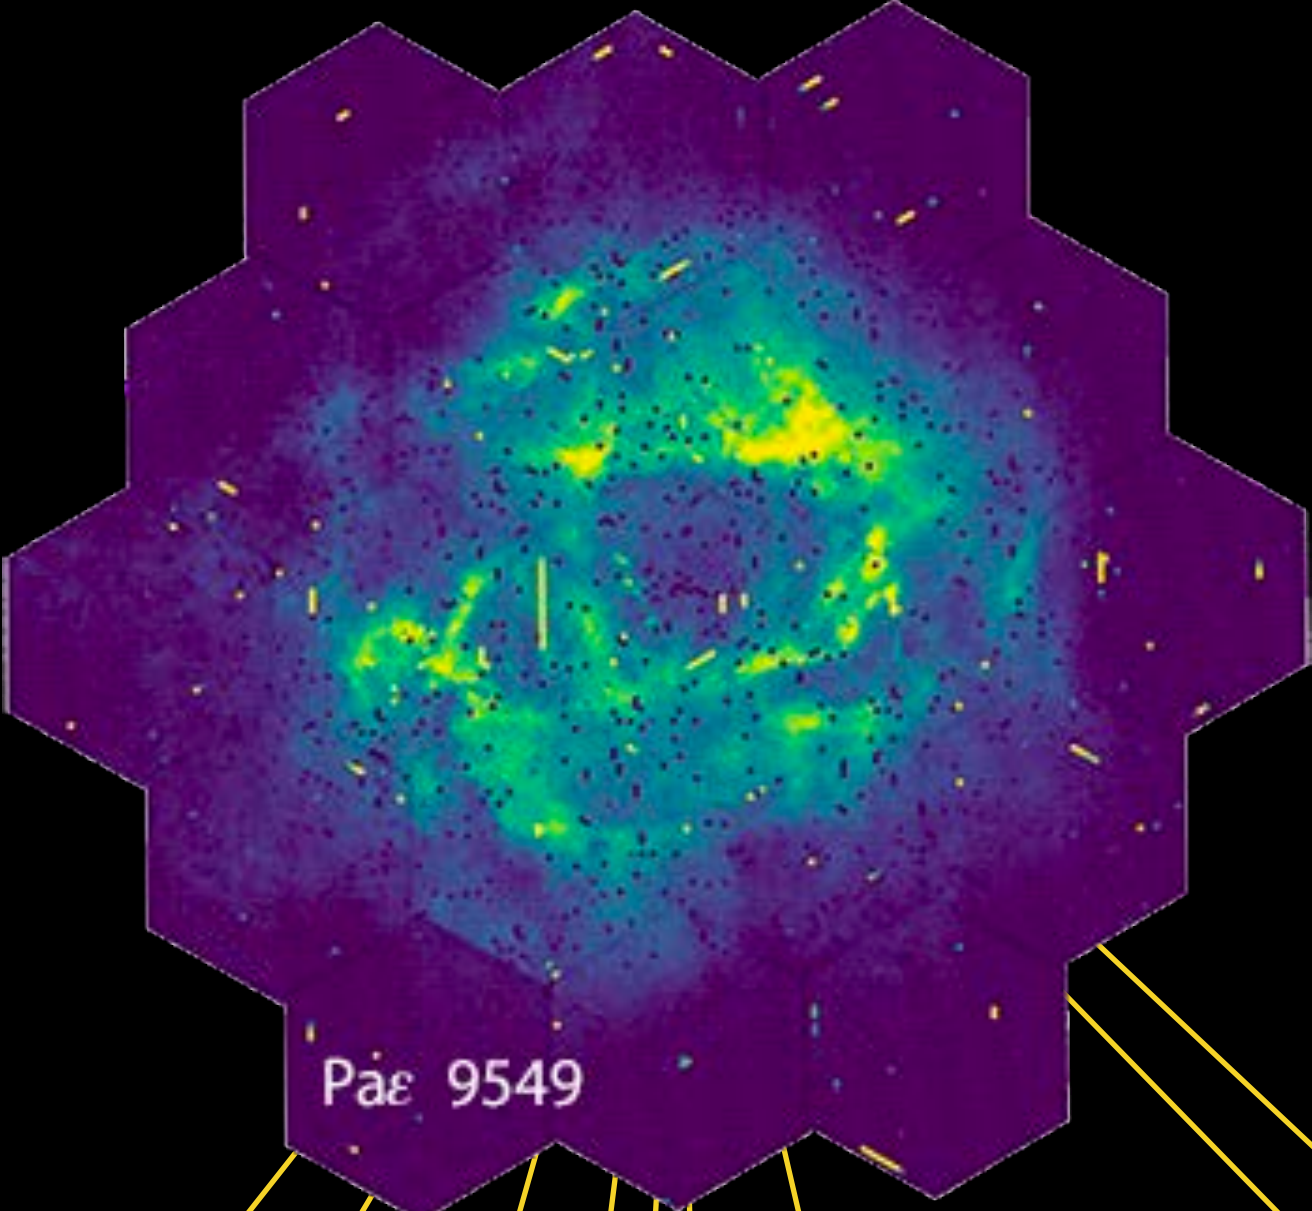

Rosette Nebula